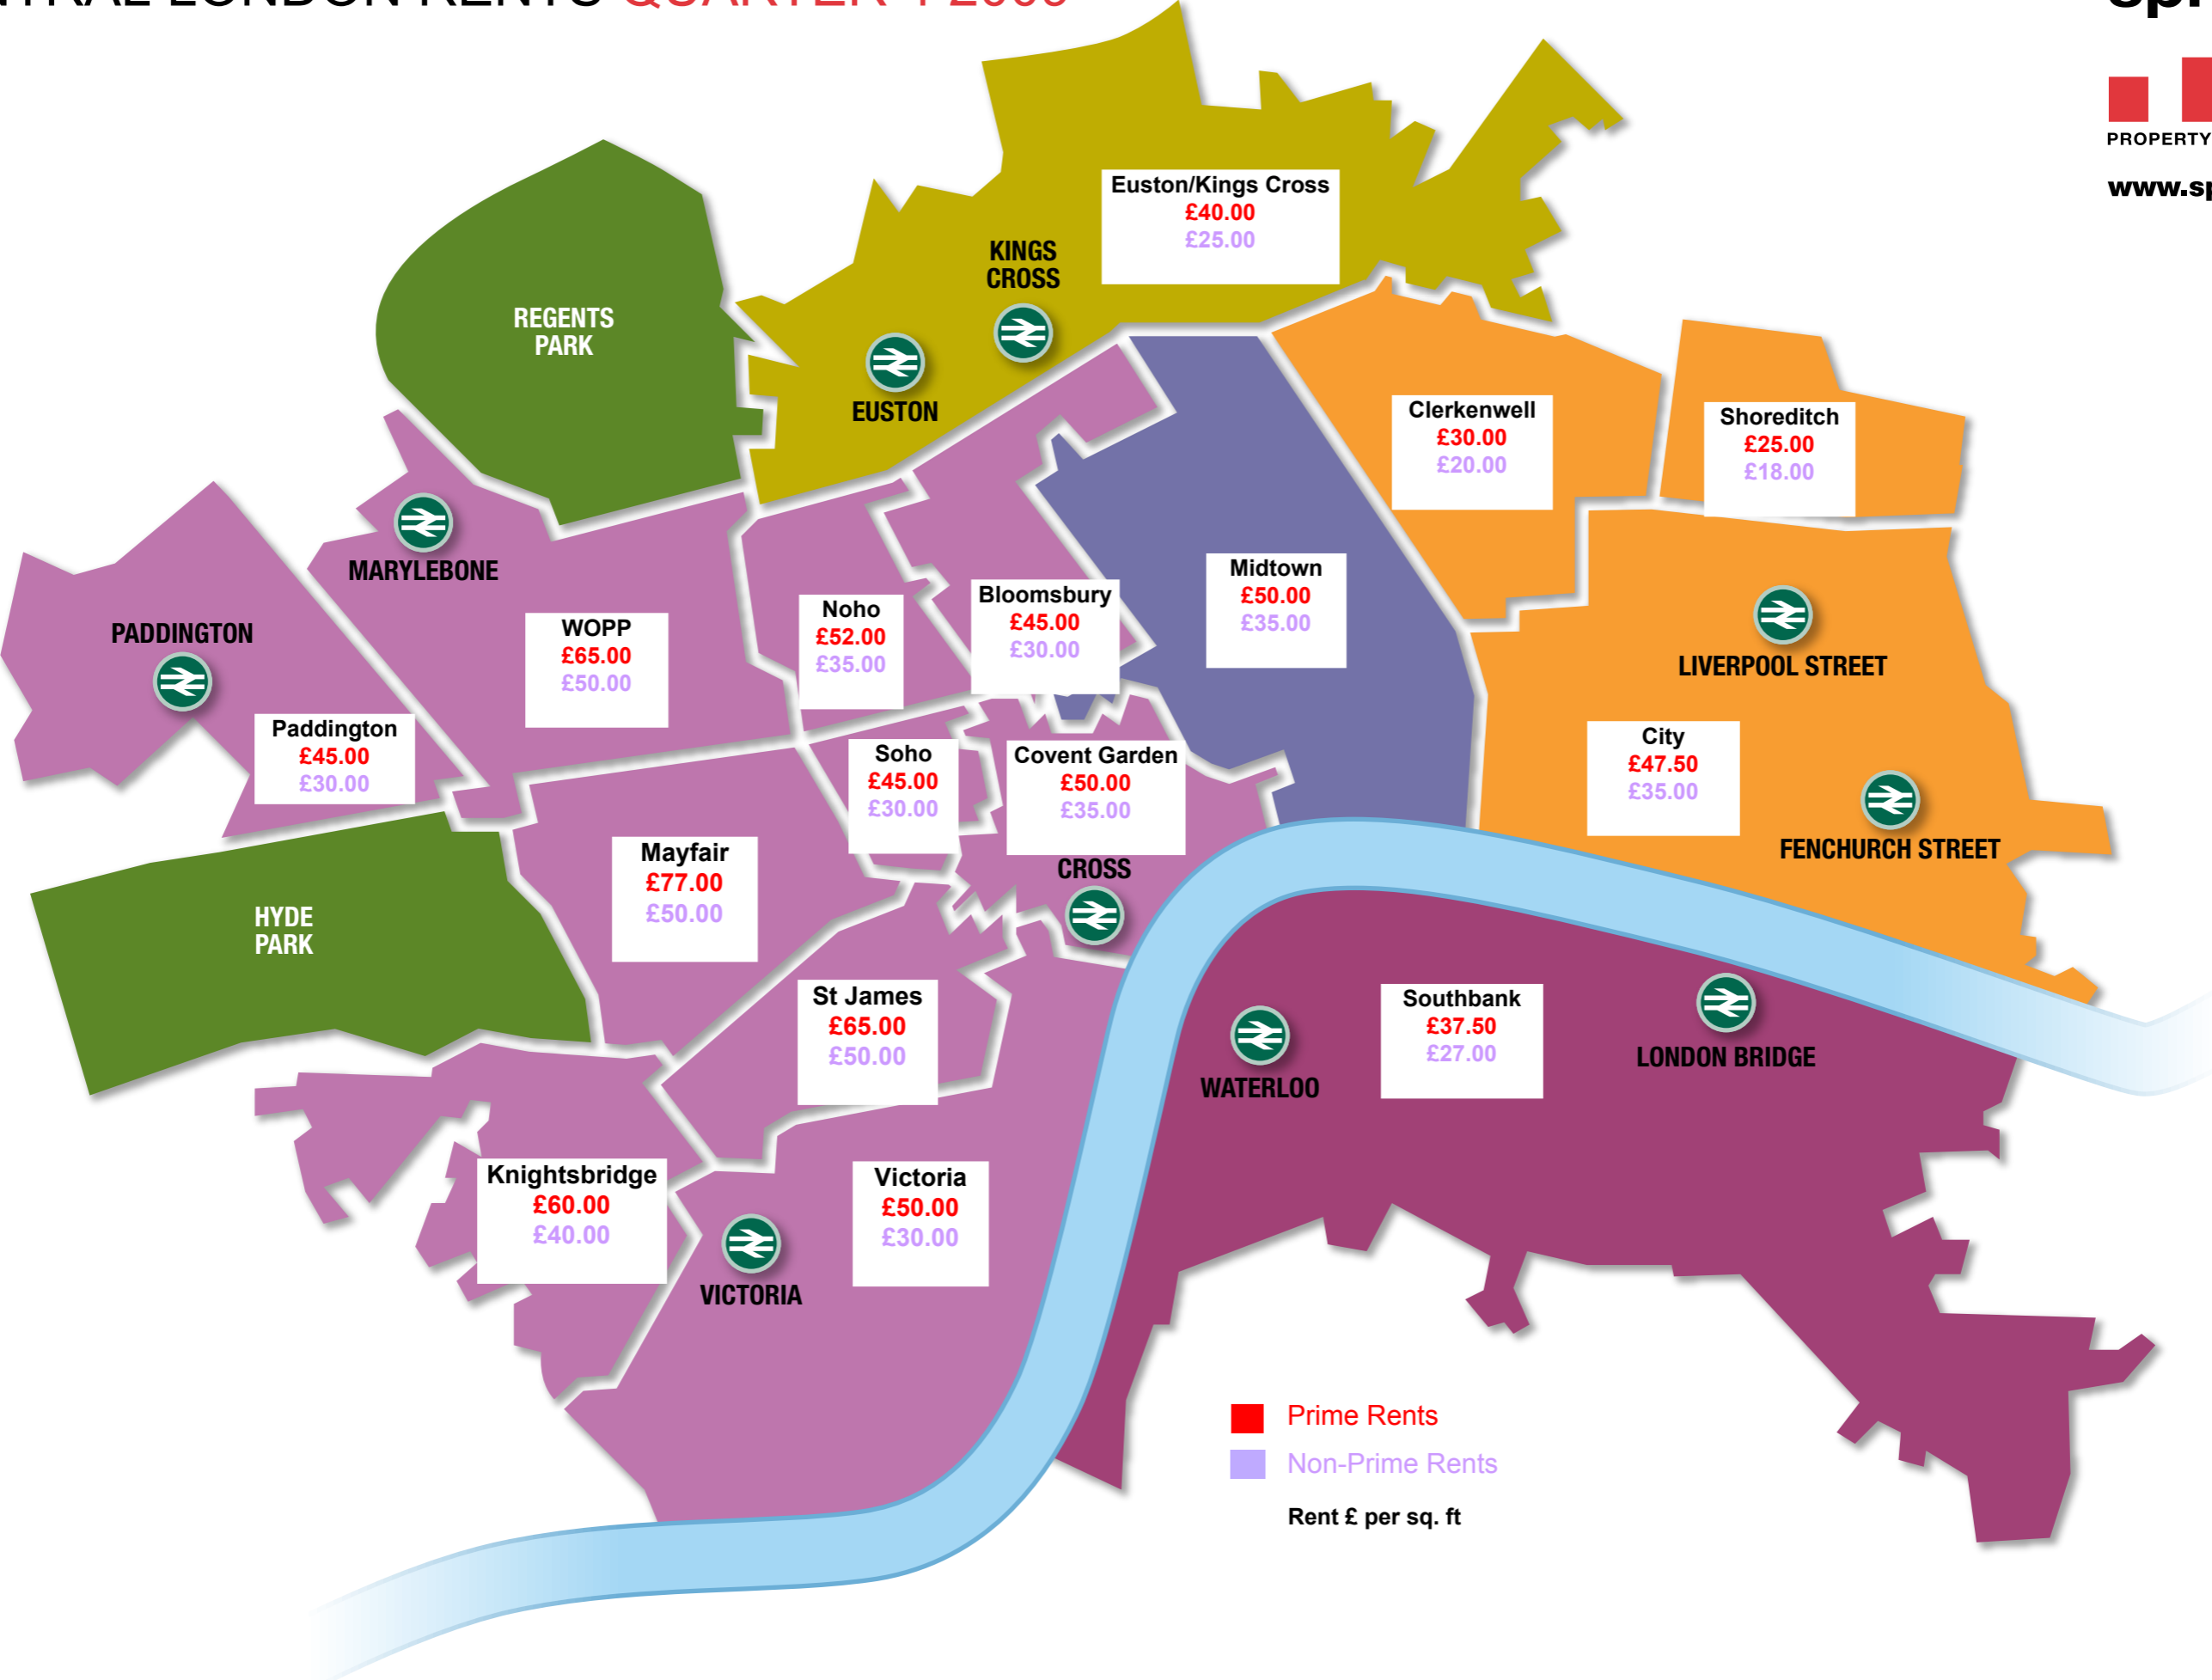

# CENTRAL LONDON RENTS QUARTER 4 2009

■ Prime Rents  
■ Non-Prime Rents  
 Rent £ per sq. ft